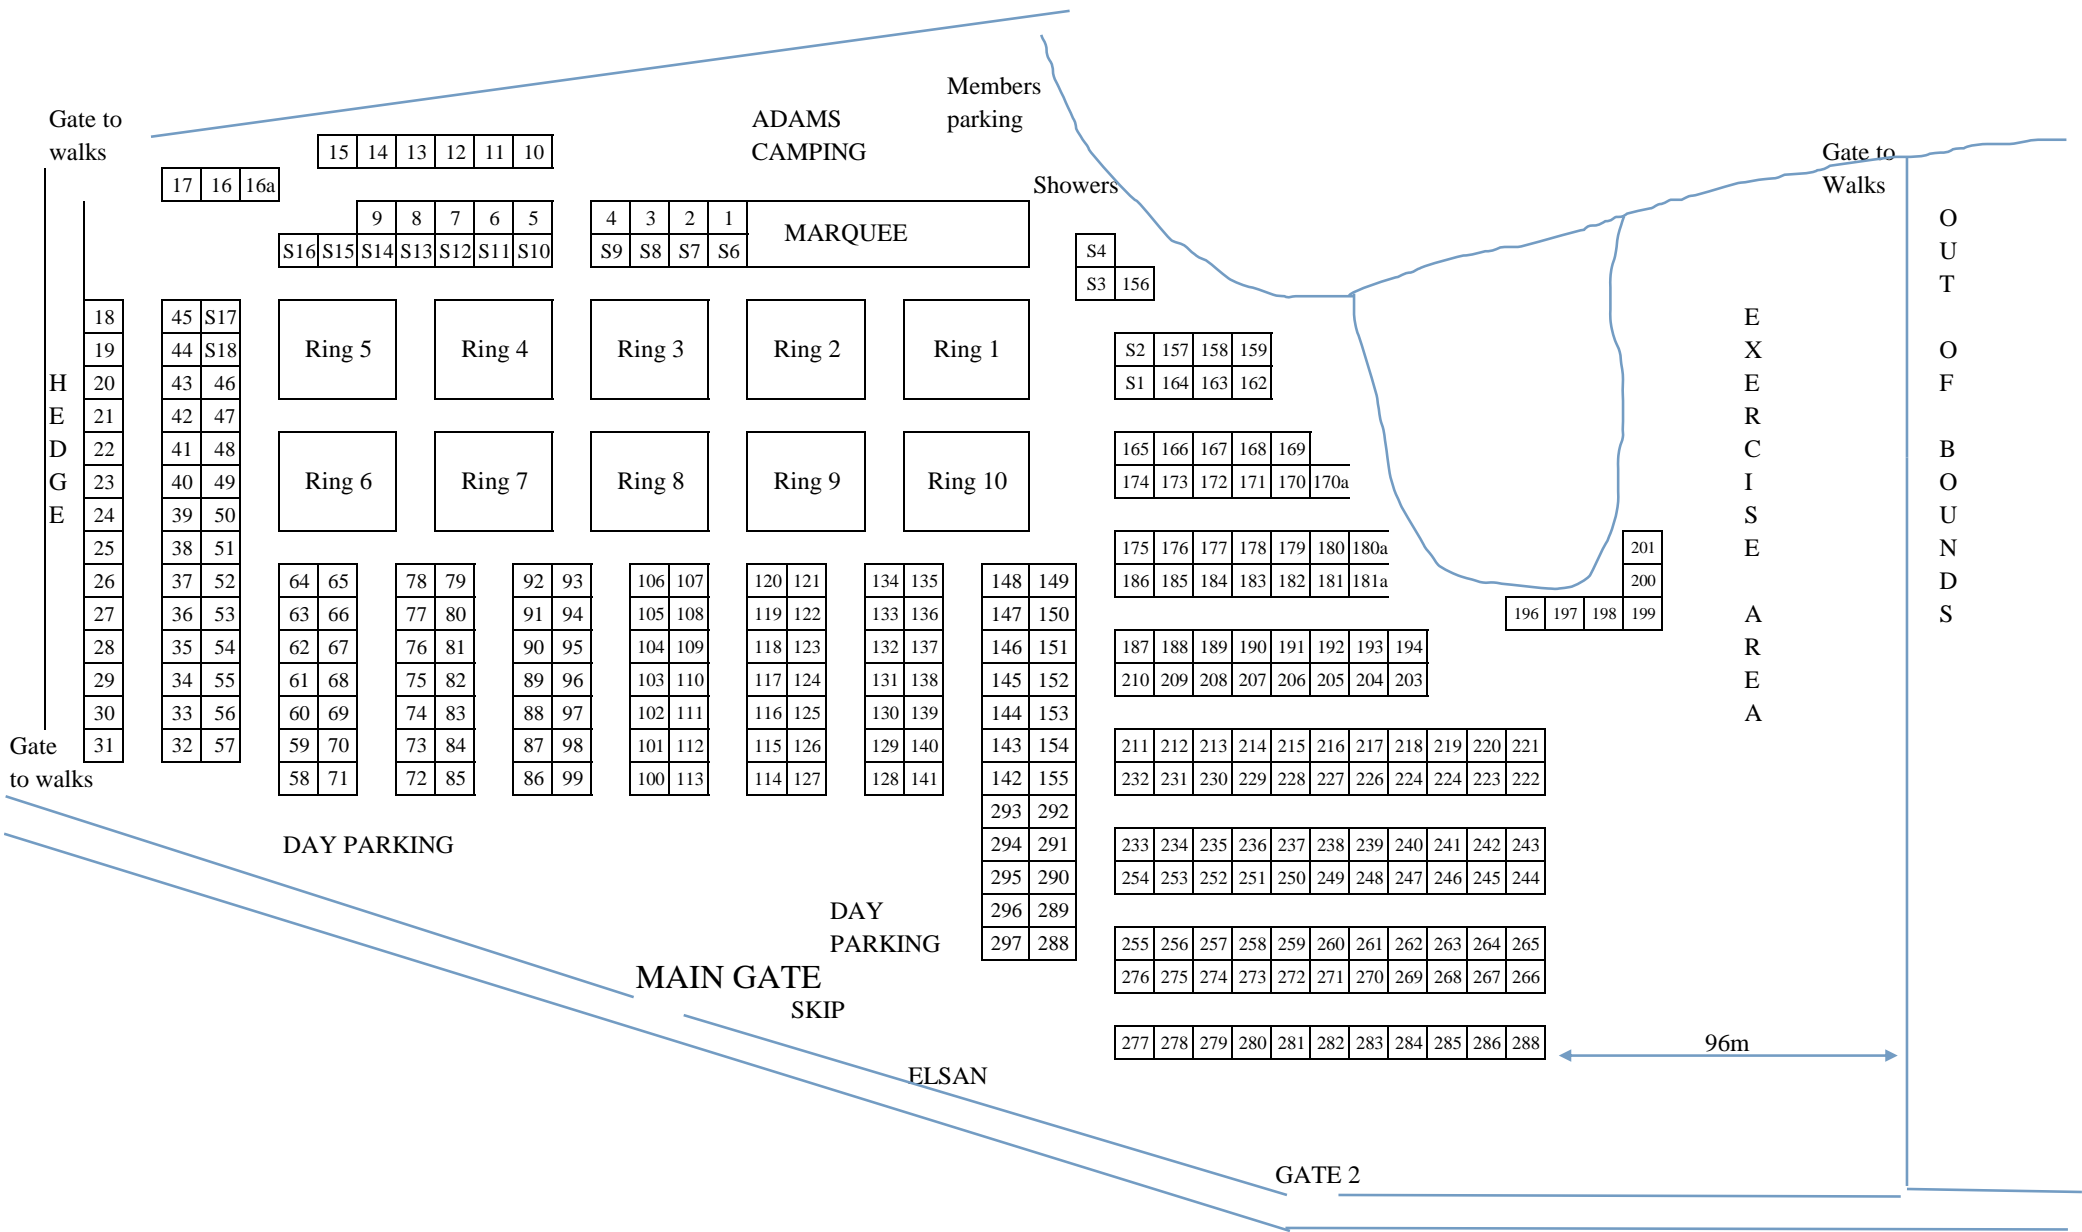

River

O
U
T
O
F
B
O
U
N
D
S

E
X
E
R
C
I
S
E
A
R
E
A

Gate to walks

Gate to Walks

H
E
D
G
E

Gate to walks

DAY PARKING

DAY PARKING

MAIN GATE SKIP

ELSAN

GATE 2

96m